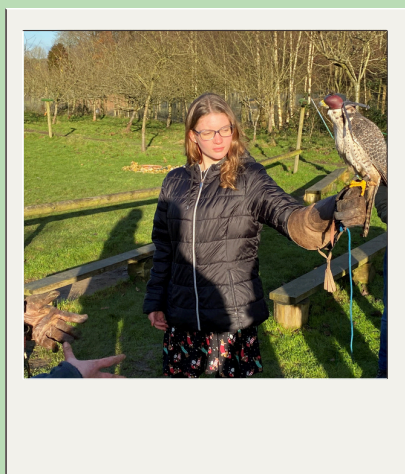

To request a space on an activity listed above, please follow the link to complete the booking and permission form:

[Request your space](#)

Sign up to [Kent County Council SEND Parent Newsletter](#) for helpful SEND advice, guidance and support and partner information.

If you would like to support activities with a monetary donation, you can do so below. Please add: 'Connect!' in the notes section so that your donation can be allocated accordingly.

[Donate](#)

[Volunteers Needed!](#)

Are you or is someone you know, looking for a rewarding volunteer role working with young people?

We're looking for Volunteer Youth Support Assistants from across the whole of Kent to help us provide our Connect! service.

As a volunteer, you would provide invaluable support to the young people at groups and activities, helping them to feel comfortable and encouraging them to participate in new experiences.